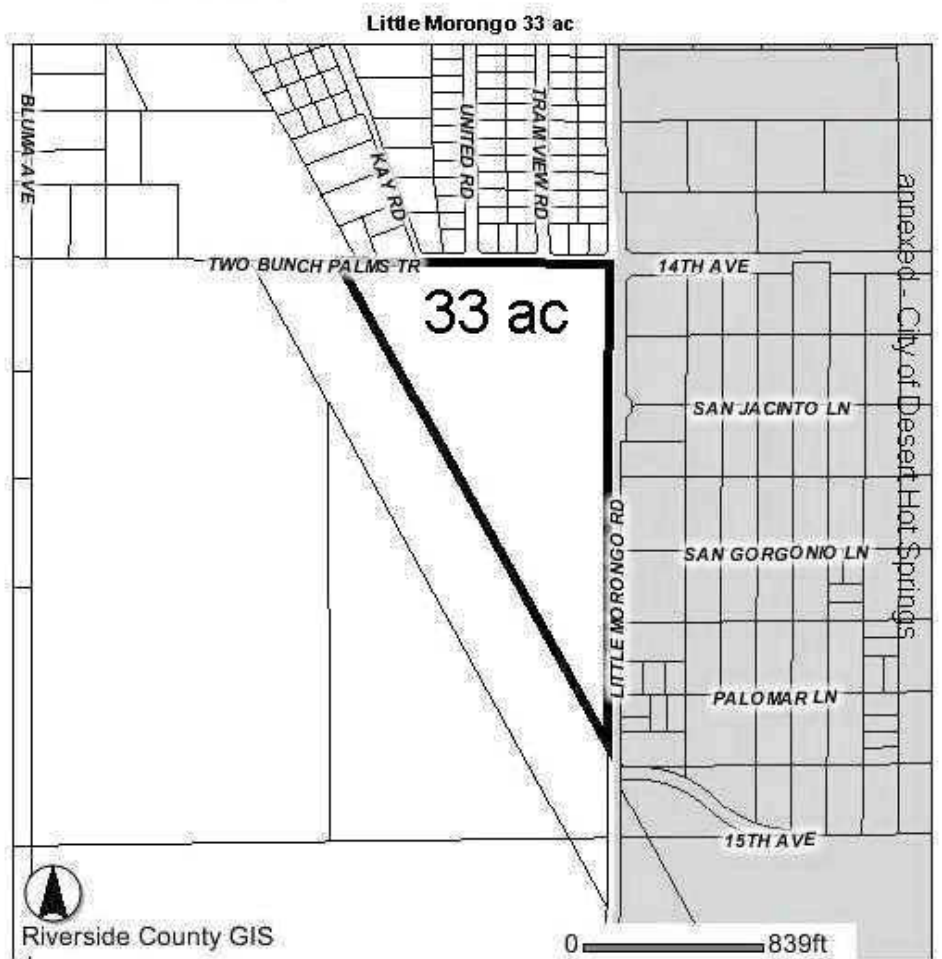

Londen Land Company, LLC
INDUSTRIAL LAND AVAILABLE
33 +/- ACRES
San Bernardino County, California

LOCATION: Little Morongo Rd, County of San Bernardino, CA

SIZE: 33 acres

CURRENT LAND USE: Industrial, Currently in process of annexation

APN: 666-040-020

Presented By:

THE LONDEN COMPANIES
Jack Londen and Lynn Londen
602-957-1650

4343 East Camelback Road, Suite 400
Phoenix, Arizona 85018
Phone: 602-957-1650
Fax: 602-224-2246

Selected parcel(s):
666-040-020